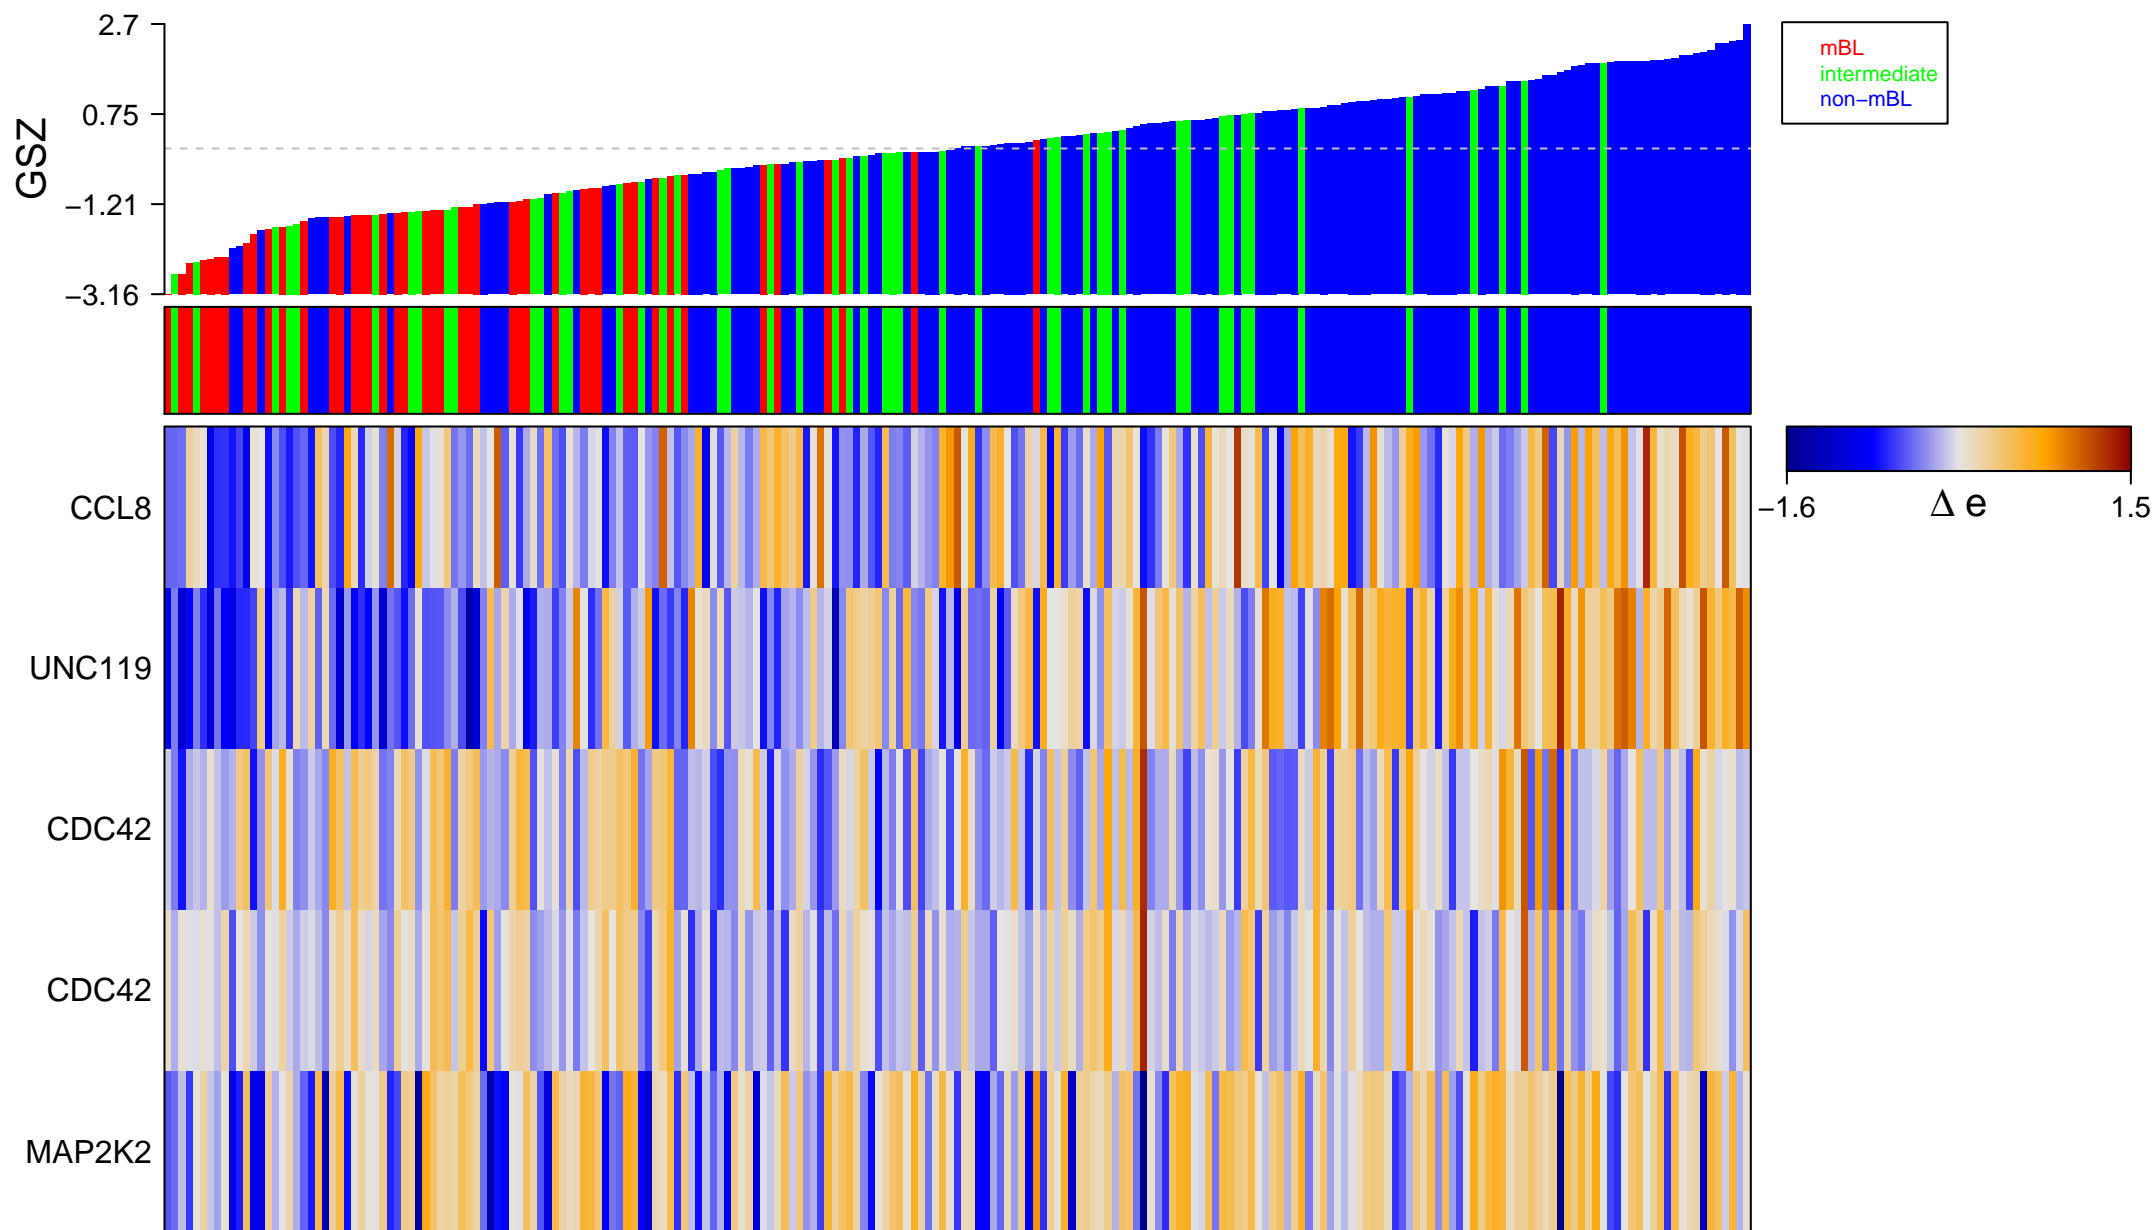

# LIU\_IL13\_MEMORY\_MODEL\_UP

# LIU\_IL13\_MEMORY\_MODEL\_UP

■ on  
■ -  
□ off